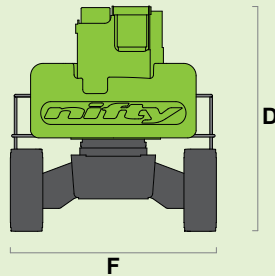

niftylift

HR28 4x4

(A)

28m
92ft

(B)

26m
85ft 6in

(C)

19m
62ft

280kg
620lbs

2.4m x 0.9m
7ft 10in x 2ft 11in

150°

180°

(D)

2.7m
8ft 10in

(F)

2.49m
8ft 2in

(H)

7.3m
23ft 11in

(J)

9.28m
30ft 5in

4.7km/h
3mph

5.9m
19ft 4in

40%
22°

14650kg
32300lbs

0 5ft 10ft 15ft 20ft 25ft 30ft 35ft 40ft 45ft 50ft 55ft 60ft 65ft

0 2m 4m 6m 8m 10m 12m 14m 16m 18m 20m

SIOPS®

niftylift

Chalkdell Drive, Shenley Wood,
Milton Keynes, MK5 6GF
England, United Kingdom
+44 (0)1908 223456
sales@niftylift.com
www.niftylift.com