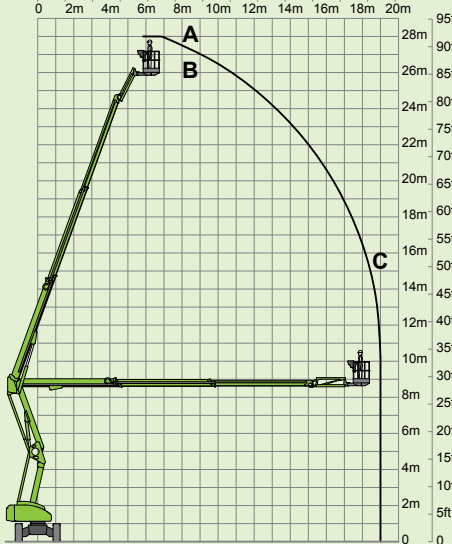

niftylift

HR28 4x4

(A)

28m
92ft

(B)

26m
85ft 6in

(C)

19m
62ft

280kg
620lbs

2.4m x 0.9m
7ft 10in x 2ft 11in

150°

180°

(D)

2.7m
8ft 10in

(F)

2.49m
8ft 2in

(H)

7.3m
23ft 11in

(J)

9.28m
30ft 5in

4.7km/h
3mph

5.9m
19ft 4in

40%
22°

14650kg
32300lbs

0 5ft 10ft 15ft 20ft 25ft 30ft 35ft 40ft 45ft 50ft 55ft 60ft 65ft

0 2m 4m 6m 8m 10m 12m 14m 16m 18m 20m

SIOPS®

niftylift

Chalkdell Drive, Shenley Wood,
Milton Keynes, MK5 6GF
England, United Kingdom
+44 (0)1908 223456
sales@niftylift.com
www.niftylift.com